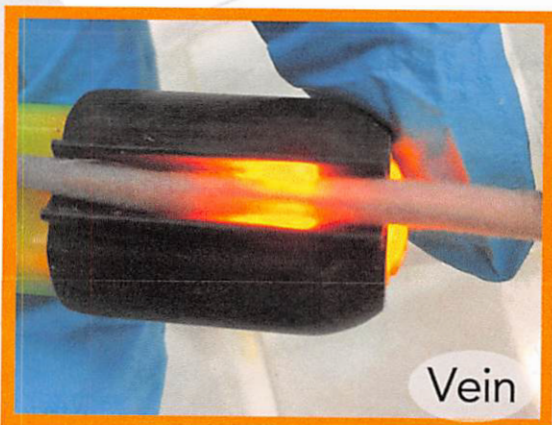

Veinlite with Tail Vein Adapters

Secures tail for visualization of veins and arteries

- * Green Color for Arteries
- * Orange Color for Veins
 - * White Exam light
 - * 3 levels of brightness
 - * AAA battery