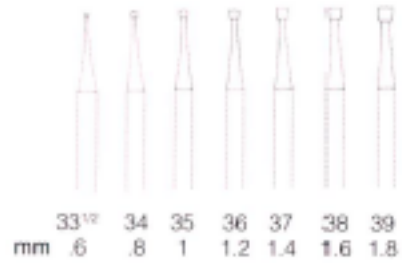

RS-6280C

Round  
 sizes 1/2 thru 8  
 hand piece  
 1.75" length  
 2.33mm shaft diameter  
 pack of 5

Please specify size when ordering

RS-6282C

Inverted Cone  
 sizes 33.5 through 39  
 hand piece  
 1.75" length  
 2.33mm shaft diameter  
 pack of 5

Please specify size when ordering

RS-6306

Trephine  
 micro dissecting  
 hand piece  
 carbide

RS-6308

diameter 1.8mm  
 diameter 2.3mm

RS-6310

diameter 2.7mm

RS-6308 Shown