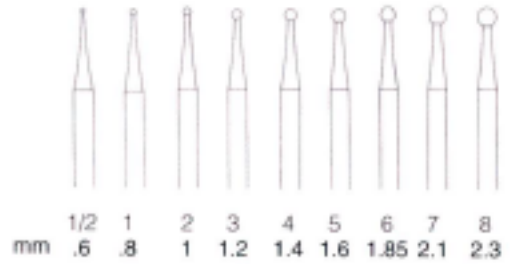

RS-6280C

Round  
 sizes 1/2 thru 8  
 hand piece  
 1.75" length  
 2.33mm shaft diameter  
 pack of 5

Please specify size when ordering

RS-6282C

Inverted Cone  
 sizes 33.5 through 39  
 hand piece  
 1.75" length  
 2.33mm shaft diameter  
 pack of 5

Please specify size when ordering

RS-6306

Trephine  
 micro dissecting  
 hand piece  
 carbide

RS-6308

diameter 1.8mm  
 diameter 2.3mm

RS-6310

diameter 2.7mm

RS-6308 Shown