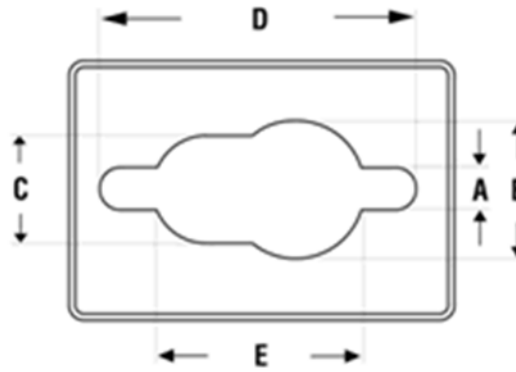

0.5mm Steel	1mm Steel	Size	Dimension A	Dimension B	Dimension C	Dimension D	Dimension E	Cavity Depth
BS-SS-505C	BS-SS-500C	Mouse coronal (40-75g)	3.18mm	11.1mm	8.73mm	19.1mm	12.2mm	7.4mm
BS-SS-505S	BS-SS-500S	Mouse sagittal (40-75g)	3.18mm	11.1mm	8.73mm	19.1mm	12.2mm	7.4mm
BS-SS-605C	BS-SS-600C	Small rat coronal (175-300g)	4.76mm	15.9mm	12.7mm	36.6mm	23.8mm	7.6mm
BS-SS-605S	BS-SS-600S	Small rat sagittal (175-300g)	4.76mm	15.9mm	12.7mm	36.6mm	23.8mm	7.6mm
BS-SS-705C	BS-SS-700C	Large rat coronal (300-600g)	4.76mm	19.8mm	14.7mm	36.6mm	24.7mm	10.9mm
BS-SS-705S	BS-SS-700S	Large rat sagittal (300-600g)	4.76mm	19.8mm	14.7mm	36.6mm	24.7mm	10.9mm